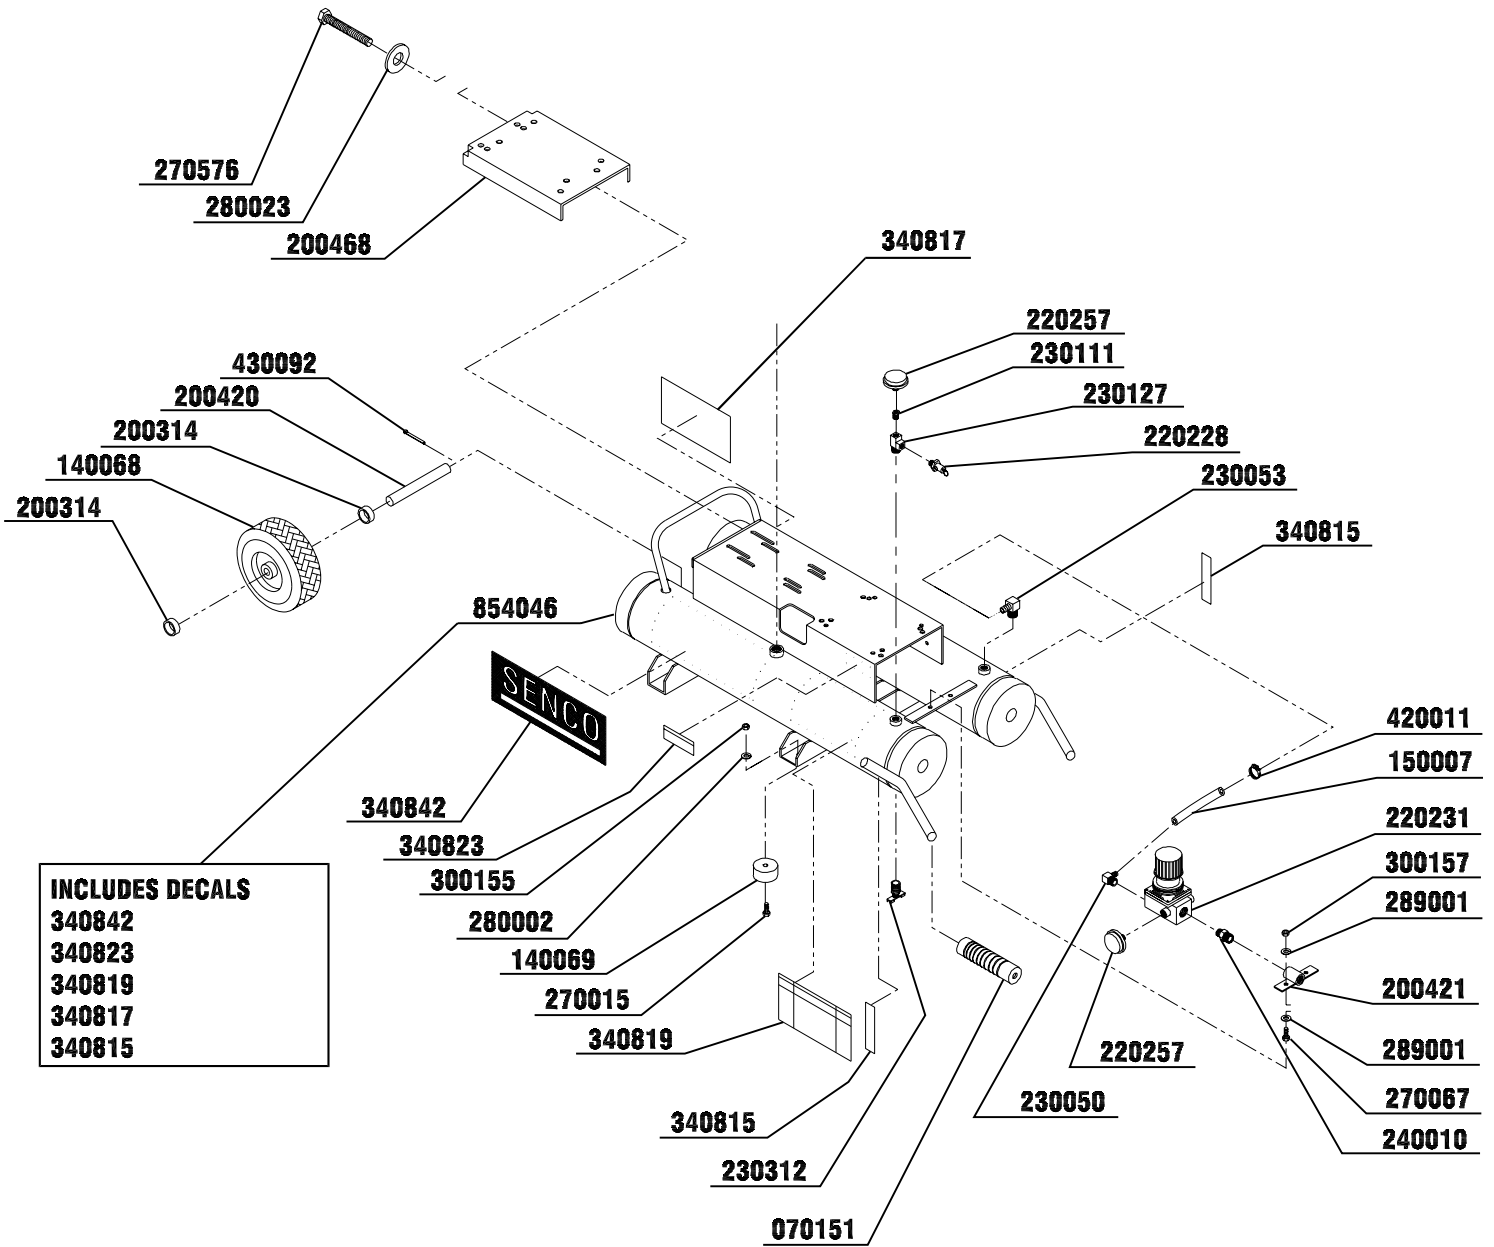

PC2015 8.0 H.P. GASOLINE AIR COMPRESSOR

Parts Reference Guide

PDAC040-041-700-DUBS

MTM009 Issue Date: 04/30/00

© 2000 by SENC0 Products, Inc. Cincinnati, OH 45244- USA

Questions? Comments? call SENC0's toll-free Action-line: 1-800-543-4596 or e-mail: Toolprof@senco.com

PC2015 GASOLINE AIR COMPRESSOR Parts Reference Guide

OMAC0073-041400-DUBS

SENCO PC2015 8.0 HP GASOLINE AIR COMPRESSOR

REPLACEMENT PARTS LIST

Part No.	Description
030174	PUMP
070151	GRIP
090069	BUSHING
100095	FLYWHEEL
100097	DRIVE PULLEY
110044	BELT DRIVE
140068	WHEEL
140069	ISOLATOR
150007	HOSE
150188	HOSE
190086	FILTER ASSEMBLY
190087	FILTER ELEMENT
200314	AXLE SPACER
200420	AXLE
200421	REGULATOR MOUNTING BRACKET
200457	BELTGUARD BRACKET
200468	BELT TENSIONER PLATE
220228	SAFETY RELIEF VALVE
220231	ADJUSTABLE REGULATOR
220257	PRESSURE GAUGE
220260	PILOT VALVE
220283	PLATE
230050	ELBOW
230053	ELBOW
230111	BUSHING
230127	STREET TEE
230312	DRAIN VALVE
240010	NIPPLE
240160	ADAPTER
250439	O-RING
250440	O-RING
260208	SEAL
270015	BOLT
270066	BOLT
270067	BOLT
270121	BOLT
270122	BOLT
270576	BOLT
278002	BOLT
278032	BOLT
278033	BOLT
278433	BOLT
278803	BOLT
278908	BOLT
278921	BOLT
278934	BOLT
280002	WASHER
280023	WASHER
281032	WASHER
289001	WASHER
300155	LOCKNUT
300157	LOCKNUT
300159	LOCKNUT
303030	FLANGE NUT
330020	EDGING
330197	FASTENER
330294	THROTTLE CONTROL
340130	LABEL
340575	LABEL
340588	LABEL
340815	LABEL
340817	LABEL
340819	LABEL
340821	LABEL
340823	LABEL
340842	LABEL
390106	PLUG
420011	HOSE CLAMP
430078	KEY
430092	COTTER PIN
430102	KEY
460814	AIR OUTLET
460815	INNER COOLER
460816	COVER
460817	CYLINDER
460818	PLUG
460819	CAP
460820	SIGHT GLASS
460821	ISOLATOR
460822	CAP
460823	HEAD
480024	BEARING
480060	BEARING
700238	RING SET
700239	RING SET
700240	GASKET
854043	BELTGUARD
854044	BELTGUARD
854045	ENGINE
854046	AIR TANK